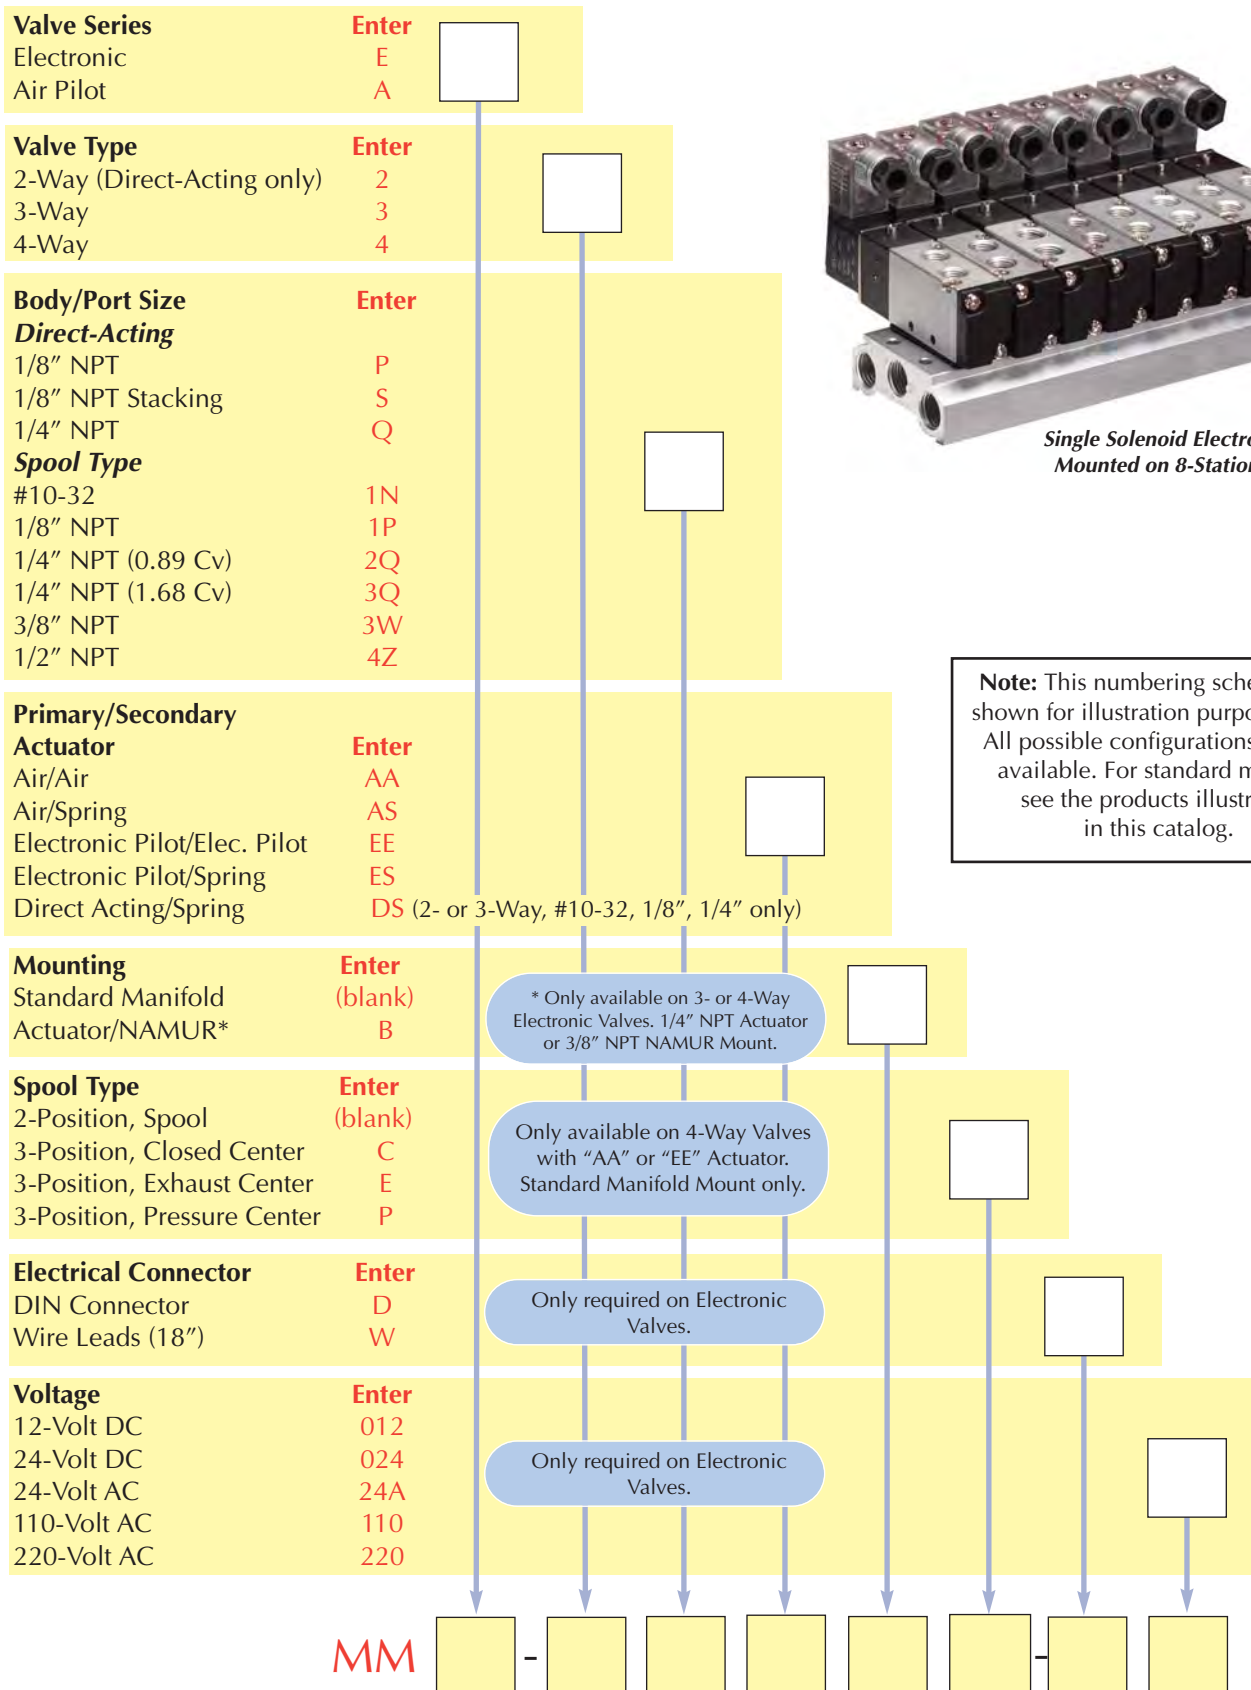

MAXIMATIC® SOLENOID VALVES

Single Solenoid Electronic Valves Mounted on 8-Station Manifold

Note: This numbering schematic is shown for illustration purposes only. All possible configurations are not available. For standard models, see the products illustrated in this catalog.

Metric line available. Visit www.clippard.com

Example: MM E - 4 2Q ES - D 110